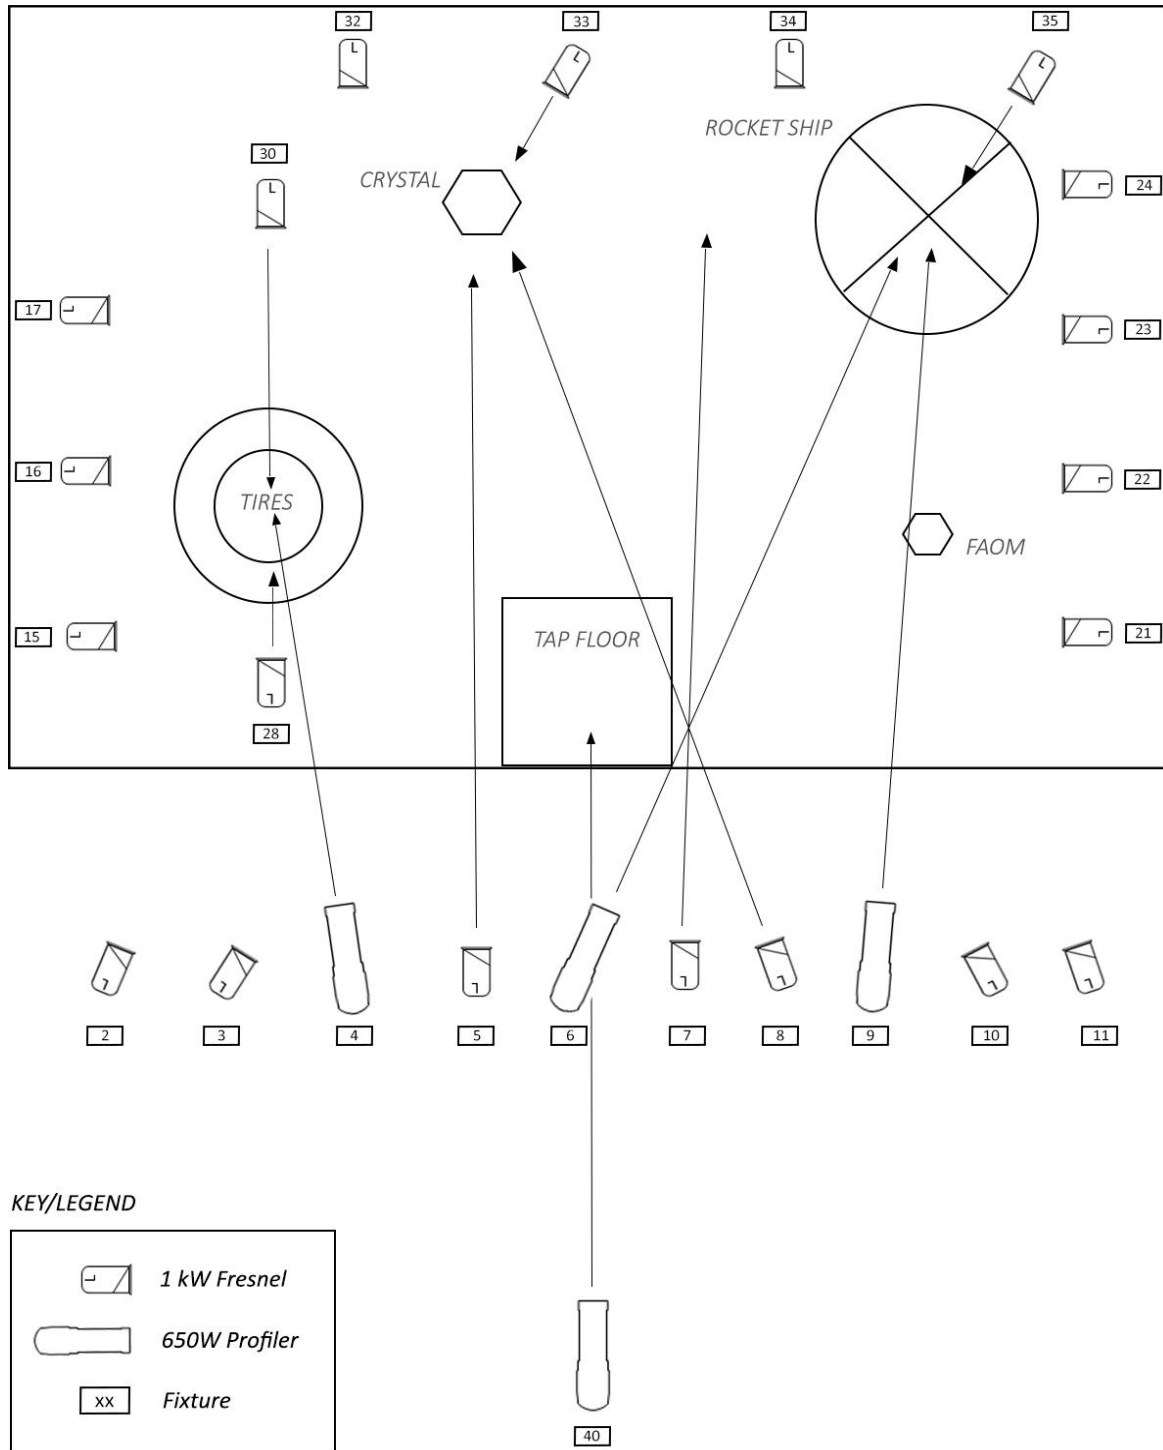

## Lichtplan/Bühnenplan

2: Stage left	10: Stage middle/right	24: Stage left to right w/LEE 119
3: Stage left/middle	11: Stage right	28: Tires Toplight
4: Tires	15: Stage front Tires w/LEE 116	30: Tires Backlight w/LEE 201
5: Crystal	16: Stage right to left w/ LEE 119	32: Stage Backlight w/LEE 201
6: Rocket	17: Stage right to left w/ LEE 119	33: Crystal Backlight w/LEE 201
7: Stage Crystal/Rocket	21: Stage left to right w/LEE 119	34: Stage Backlight w/LEE 201
8: Crystal w/LEE 711	22: Stage left to right w/LEE 119	35: Rocket Backlight w/LEE 102
9: Rocket	23: Stage left to right w/LEE 119	40: Tap Floor